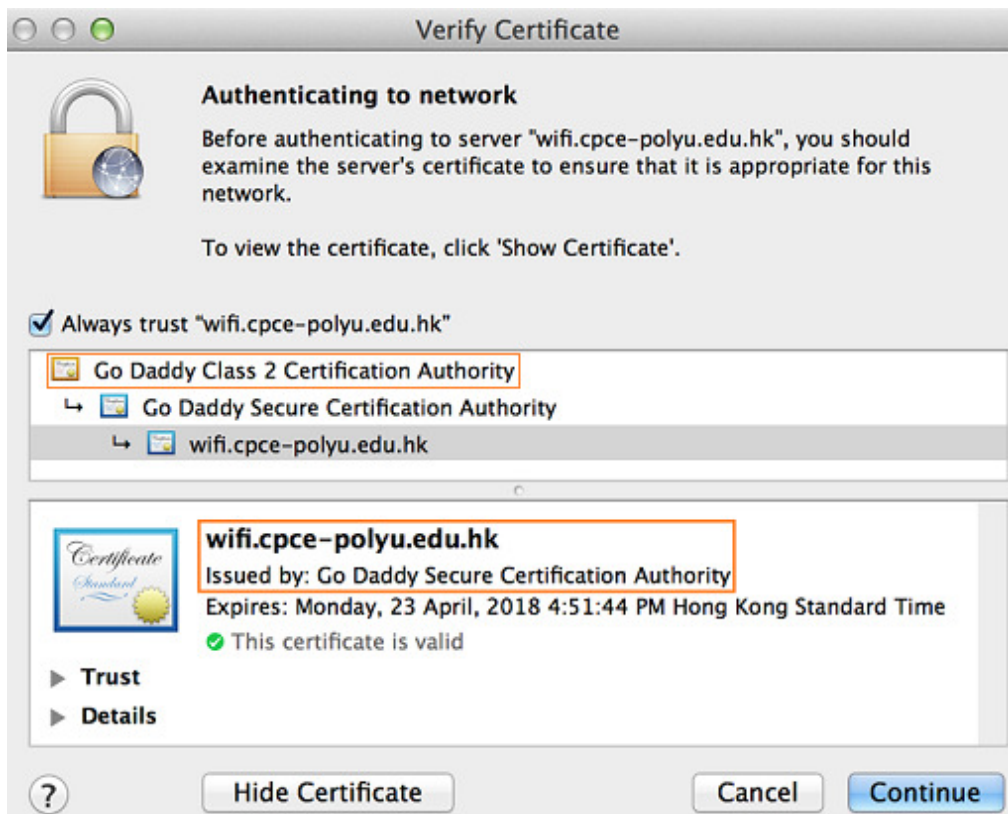

Email: pfitoper@cpce-polyu.edu.hk

1. Click “Wireless Network” icon at the top and select “Turn AirPort On”

2. Select “CPCE_Staff” from the available network list

3. Enter your account information (**userID & Password**) and select “Join”
userID should be same as the one for college portal

4. Click “**Show Certificate**” to view the certificate

5. Click “**Continue**” only if correct certificate information
wifi.cpce-polyu.edu.hk and **Go Daddy Class 2 Certification Authority** are shown