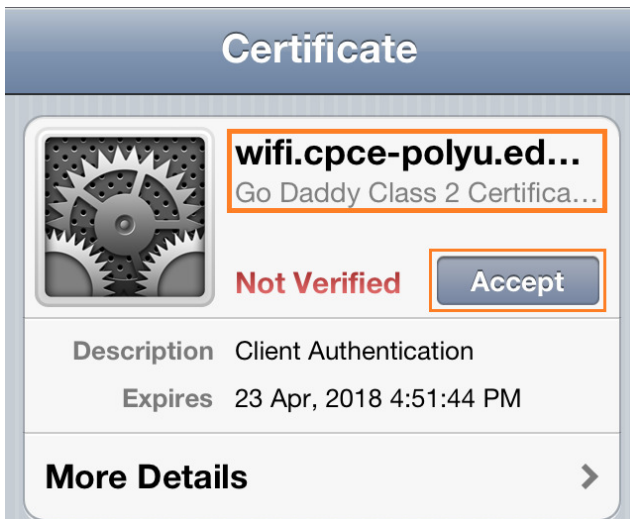

Email: pfitoper@cpce-polyu.edu.hk

1. Select “Settings”

2. Change Wi-Fi option to “On”

3. Select “CPCE_Student”

4. Enter your account information (**StudentID & Password**) and select “**Join**”
StudentID should be same as the one for college portal

5. Press “**Accept**” only if correct certificate information “**wifi.cpce-polyu.edu.hk**” and “**Go Daddy Class 2 Certification Authority**” are shown

--- End ---