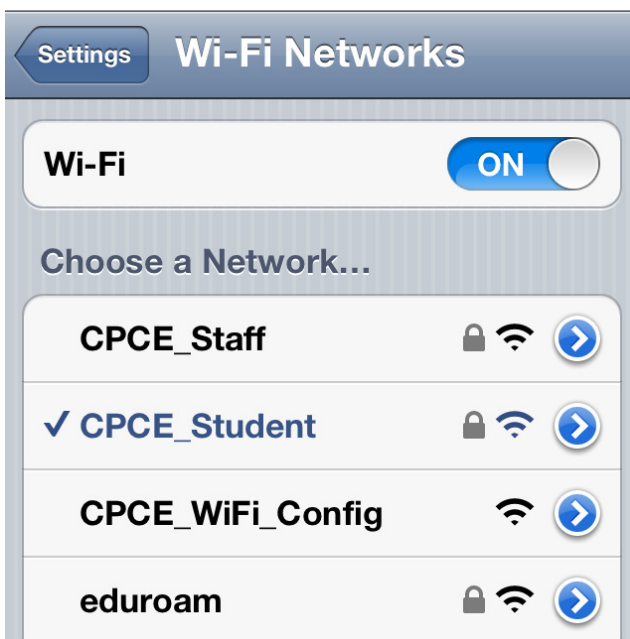

5. Press “**Accept**” only if correct certificate information “**wifi.cpce-polyu.edu.hk**” and “**Go Daddy Class 2 Certification Authority**” are shown

--- End ---