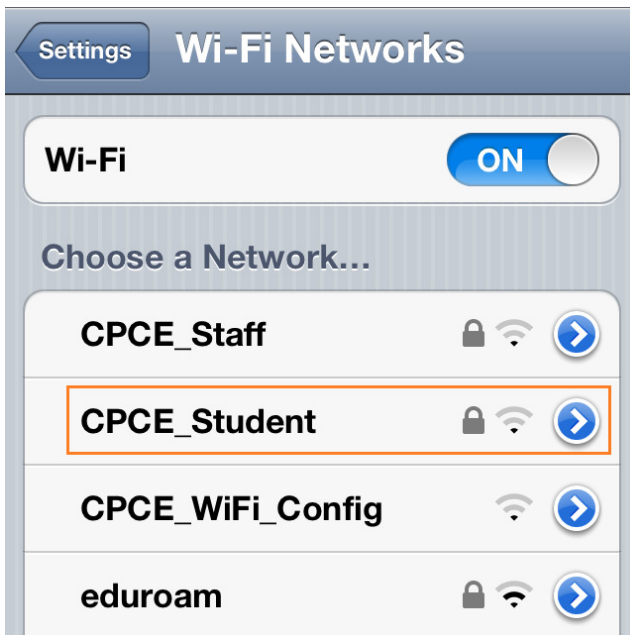

3. Select “CPCE_Student”